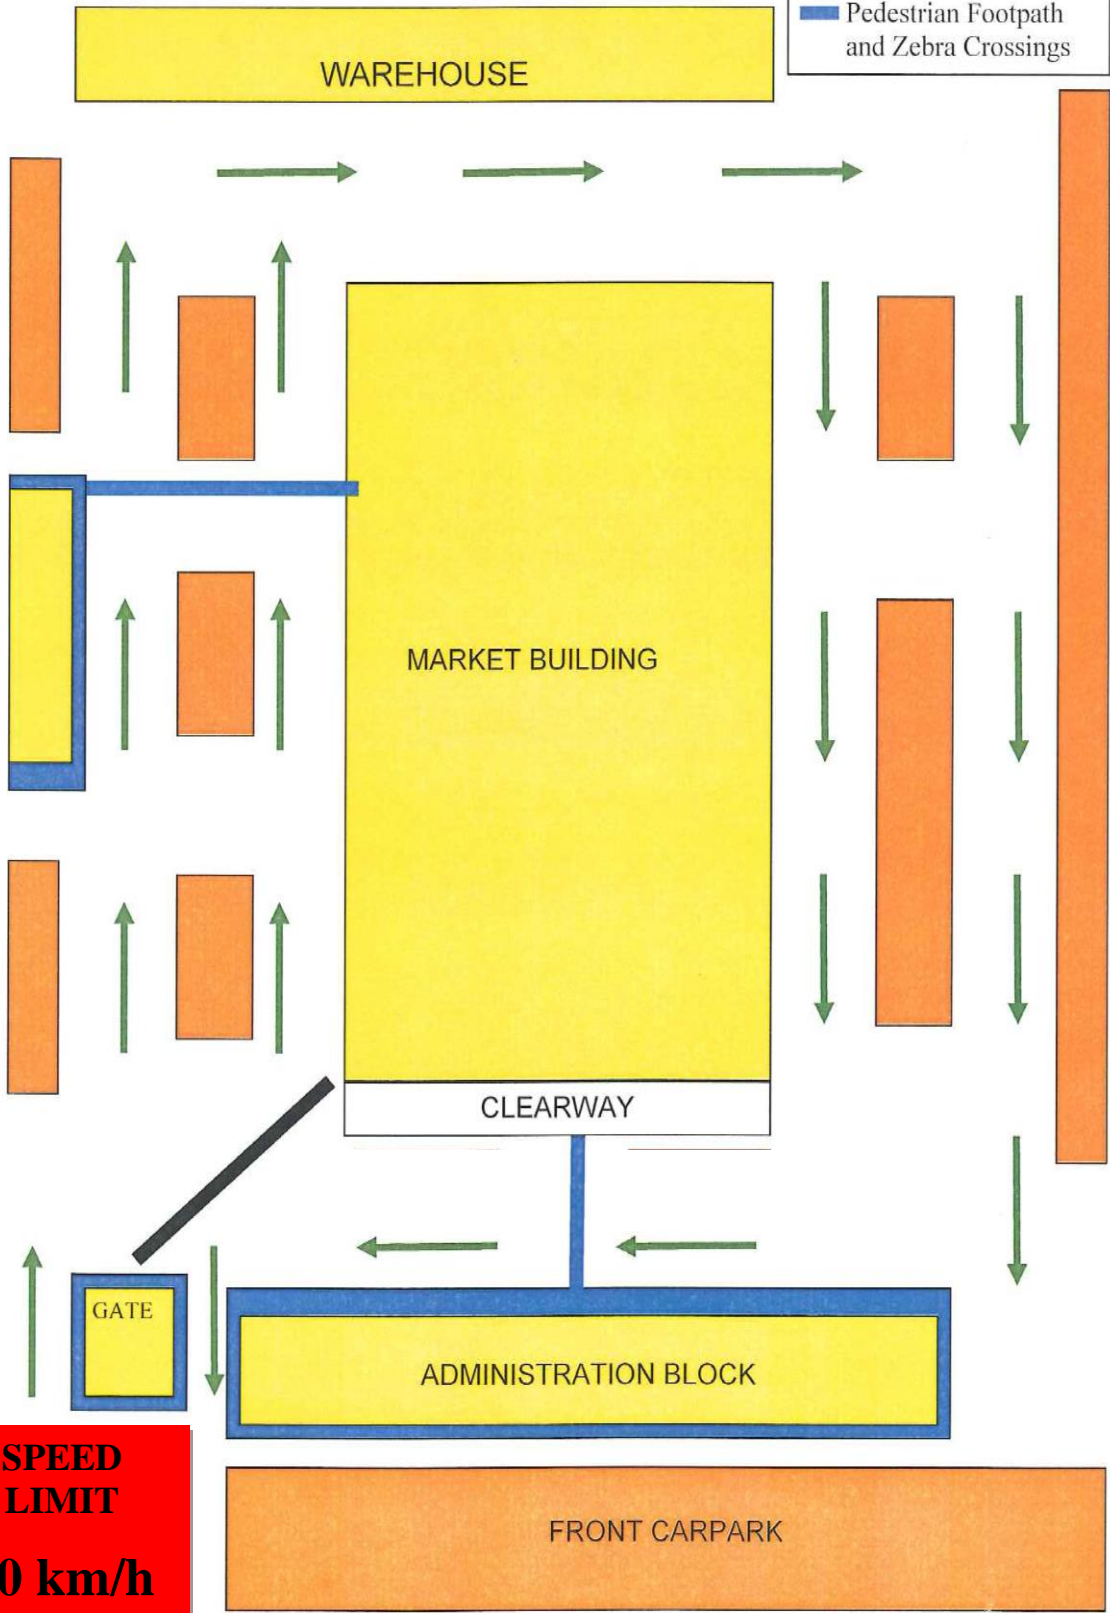

Newcastle Markets Pty Ltd Carpark Layout and Traffic Management Plan

	Speed Limit
	Vehicle Parking
	Traffic Direction
	Buildings
	Pedestrian Footpath and Zebra Crossings

**SPEED
LIMIT
10 km/h**